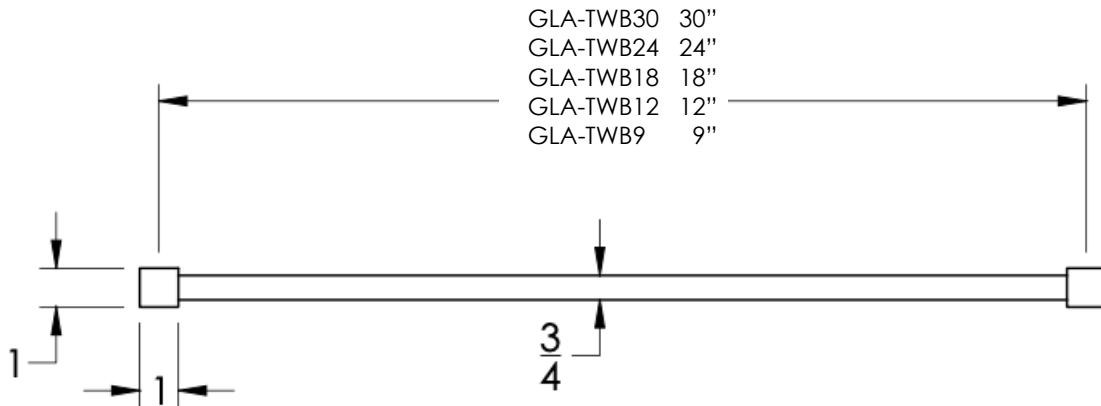

neelnox

LET
THERE
BE **DESIGN.**

FEATURES

- Premium 304 Grade Stainless Steel
- Solid Mount Construction
- Concealed Installation Hardware
- State of the art wall anchors included for installation on Dry wall or Tile

COLLECTION GLACIER

Model	Product	Finishes Available
GLA-TWB9	9" Towel Bar	Multiple finishes available. Over 23 finishes to choose from.
GLA-TWB12	12" Towel Bar	
GLA-TWB18	18" Towel Bar	
GLA-TWB24	24" Towel Bar	
GLA-TWB30	30" Towel Bar	

Dimensions in inches

FRONT

TOP

SIDE

NOTE: Dimensions subject to change without notice.